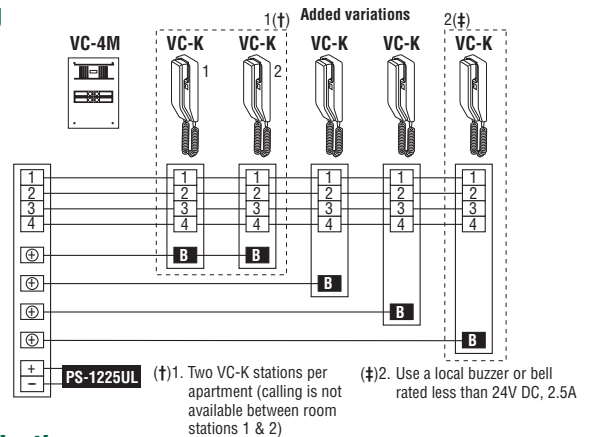

Wiring

Specifications

- **Power Source** 12V DC, 80mA (intercom), 100mA (lamp) - Use PS-1225UL
- **Communication** Electronic buzzer rings VC-K station(s), frequency is approx. 600Hz, pick up (either) handset too reply
- **Wiring** Door to master: 5-cond., non-shielded
  Between masters (6 looped): 10-cond., non-shielded
  Between masters (12 looped): 16-cond., non-shielded
- **Distance** Door to master: 1,100'(22AWG) 2,500'(18AWG)
- **Wire Type** Door to room station or tenant station: Aiphone #812205
  Between room station or tenant station (6 looped): #812210
  Between room station or tenant station (12 looped): #812216