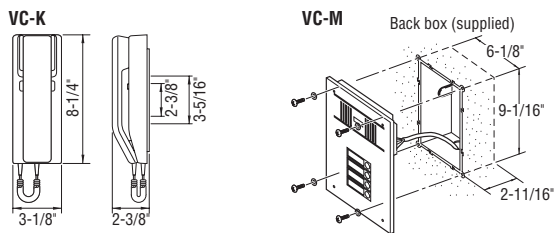

### Options & Accessories

**EL-12S**  
Electric Door Strike,  
12V AC/DC, 200mA  
(Requires PT-1210N)  
→ p.129

**RY-PA**  
Door Release Relay  
→ p.129

**VC-BBX**  
Surface Mount Box for VC-M entrance stations  
→ p.127

### Unit Dimensions

	Front panel			Built-in box		
	H	W	D	H	W	D
VC-M, VCH panel	10-1/4"	7-5/16"	5/64"	9-1/16"	6-1/8"	2-11/16"
VC-BBX	-	-	-	10-3/8"	7-1/2"	2-1/16"

**NOTE:** Multiple box mounting - keep a distance of 7-5/16" between two box centers