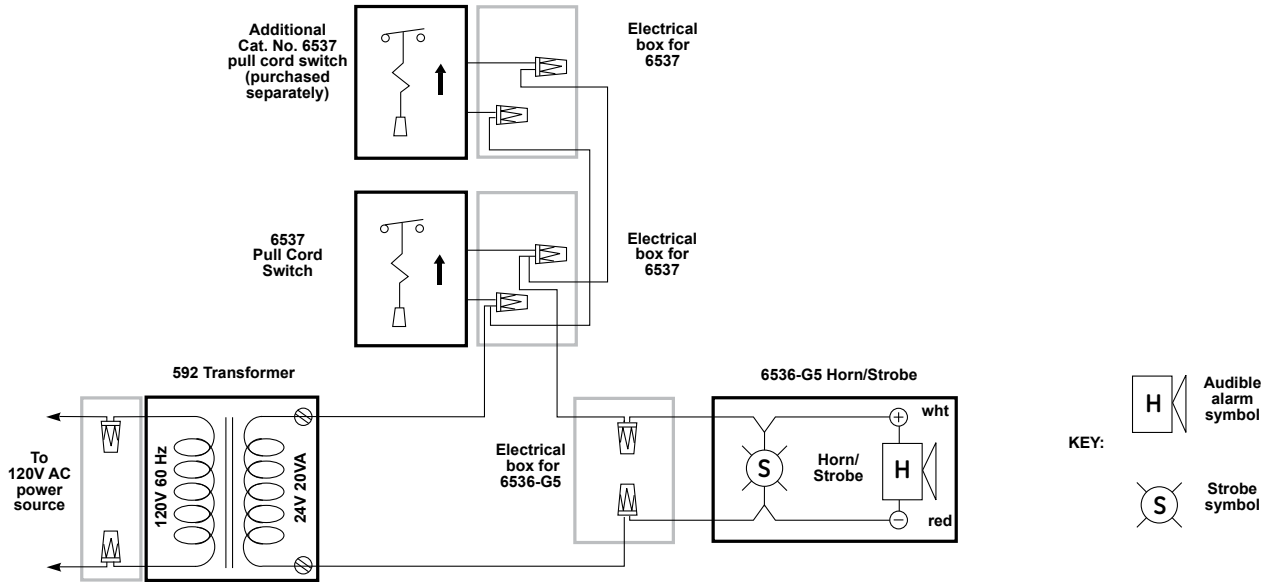

Call for Assistance Kits

CFA Series

Technical Information

Connecting 6538-G5 Call for Assistance Kit