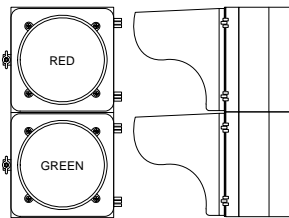

Traffic Control

Warning Sign, Traffic Signal

These traffic control signals and warning signs are ideal for use with traffic spikes, parking control, slide and swing gate operators, or in any application that requires a visual signal regarding any traffic hazards. **The illuminated warning sign must be used with the traffic spikes.**

Warning Sign

- 1615-080 sign is used with stand-alone traffic spikes.
- 1615-082 – Spanish Version.
- Lighted warning sign includes two 20 watt fluorescent lamps for night illumination
- Automatic sensor turns sign on at dusk, off at dawn
- 150 watt flood lamp illuminates traffic spikes at night
- Manual override switch
- Requires mounting post (not supplied)
- 1-year limited warranty

Traffic Signal

Warning Sign

Traffic Signal / Warning Sign

- Red / Green traffic signal operates in sync with the auto-spikes
- 8000 hour / 67 watt traffic bulbs
- 1-year limited warranty
- 1615-081 sign is used with the 1603 auto-spike system and has all of the same features as the warning sign above.
- **Traffic Signal and/or Warning Sign MUST be used with installation of all auto-spikes.**
- 1-year limited warranty

| Dimensions | Shipping Weight | Mounting | Power |
|--------------------------------------|-----------------|--|--------------------------|
| Warning Sign 24"W x 24"H x 8"D | 50 Lbs. | Designed to mount on 3" pipe (mounting pipe not included) | 115 VAC, 2 A ETL Listed |
| Signal Light 9.75"W x 21"H x 14"D | 31 Lbs. | Designed to mount on 1603-215 mounting post (not included) | 115 VAC, 1.5 A UL Listed |