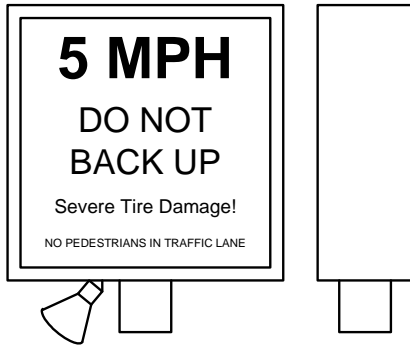

Traffic Control

Warning Sign, Traffic Signal

These traffic control signals and warning signs are ideal for use with traffic spikes, parking control, slide and swing gate operators, or in any application that requires a visual signal regarding any traffic hazards. **The illuminated warning sign must be used with the traffic spikes.**

Warning Sign

- 1615-080 sign is used with stand-alone traffic spikes.
- 1615-082 – Spanish Version.
- Lighted warning sign includes two 20 watt fluorescent lamps for night illumination
- Automatic sensor turns sign on at dusk, off at dawn
- 150 watt flood lamp illuminates traffic spikes at night
- Manual override switch
- Requires mounting post (not supplied)
- 1-year limited warranty

Traffic Signal

Warning Sign

Traffic Signal / Warning Sign

- Red / Green traffic signal operates in sync with the auto-spikes
- 8000 hour / 67 watt traffic bulbs
- 1-year limited warranty
- 1615-081 sign is used with the 1603 auto-spike system and has all of the same features as the warning sign above.
- **Traffic Signal and/or Warning Sign MUST be used with installation of all auto-spikes.**
- 1-year limited warranty

| Dimensions | Shipping Weight | Mounting | Power |
|--------------------------------------|-----------------|--|--------------------------|
| Warning Sign 24"W x 24"H x 8"D | 50 Lbs. | Designed to mount on 3" pipe (mounting pipe not included) | 115 VAC, 2 A ETL Listed |
| Signal Light 9.75"W x 21"H x 14"D | 31 Lbs. | Designed to mount on 1603-215 mounting post (not included) | 115 VAC, 1.5 A UL Listed |