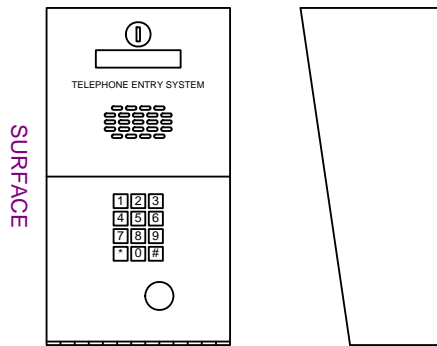

## MODEL 1802

The model 1802 is an ideal telephone entry system that is suited for applications that have limited space and can be used in residential as well as commercial applications, applications that do not require a directory, or in applications where a separate directory exist. Visitors are easily identified by voice communication and can be granted or denied access directly from a touch-tone telephone.

### Standard Features

- Full-Duplex Communication
- 1000 Phone Number Memory
- Programmable directory codes (1-4 digits)
- 10 and 11 digit dialing capability
- Two special inputs can be programmed for relay activation or dial-out function
- 5-Digit entry codes (6) for special needs
- Built-in clock provides automatic relay activation
- Time zone restrictions on selected entry codes
- Time clock has its own backup power source
- Flash entry codes
- 2 relays for door/gate control
- Single-line programming display uses super-twist LCD with 5/16-inch characters
- Built-in postal lock provision
- EEPROM Memory
- Power transformer included
- 2-year warranty

### Options

- Available in surface or flush mount styles.
- Mounting posts.

Dimensions	Shipping Weight	Regulatory	Power
Surface Mount: 12"H x 6.5"W x 5"D		FCC (US): DUF6VT-12874-OT-T DOC (CAN): 1736 4528 A ETL Listed	16 VAC, 20 VA, 250 ma Ringer Equivalence: 0.0 A Jack Type: RJ11C or W
Flush Mount: 14"H x 8.375"W x 3.25"D			

**Notes:**

- (1) Hand set option is not available on flush mount unit.
- (2) 1000 Memory included.