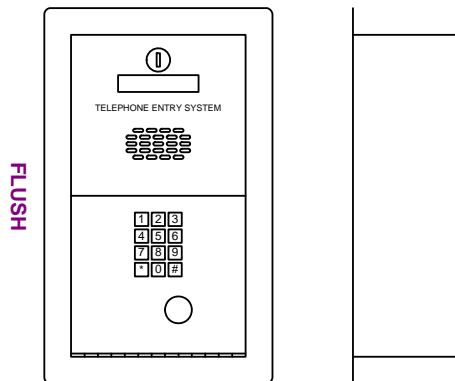

## MODEL 1802

The model 1802 is an ideal telephone entry system that is suited for applications that have limited space and can be used in residential as well as commercial applications, applications that do not require a directory, or in applications where a separate directory exist. Visitors are easily identified by voice communication and can be granted or denied access directly from a touch-tone telephone.

### Standard Features

- Full-Duplex Communication
- 1000 Phone Number Memory
- Programmable directory codes (1-4 digits)
- 10 and 11 digit dialing capability
- Two special inputs can be programmed for relay activation or dial-out function
- 5-Digit entry codes (6) for special needs
- Built-in clock provides automatic relay activation
- Time zone restrictions on selected entry codes
- Time clock has its own backup power source
- Flash entry codes
- 2 relays for door/gate control
- Single-line programming display uses super-twist LCD with 5/16-inch characters
- Built-in postal lock provision
- EEPROM Memory
- Power transformer included
- 2-year warranty

### Options

- Available in surface or flush mount styles.
- Mounting posts.

Dimensions	Shipping Weight	Regulatory	Power
Surface Mount: 12"H x 6.5"W x 5"D		FCC (US): DUF6VT-12874-OT-T DOC (CAN): 1736 4528 A ETL Listed	16 VAC, 20 VA, 250 ma Ringer Equivalence: 0.0 A Jack Type: RJ11C or W
Flush Mount: 14"H x 8.375"W x 3.25"D			

**Notes:**

- (1) Hand set option is not available on flush mount unit.
- (2) 1000 Memory included.